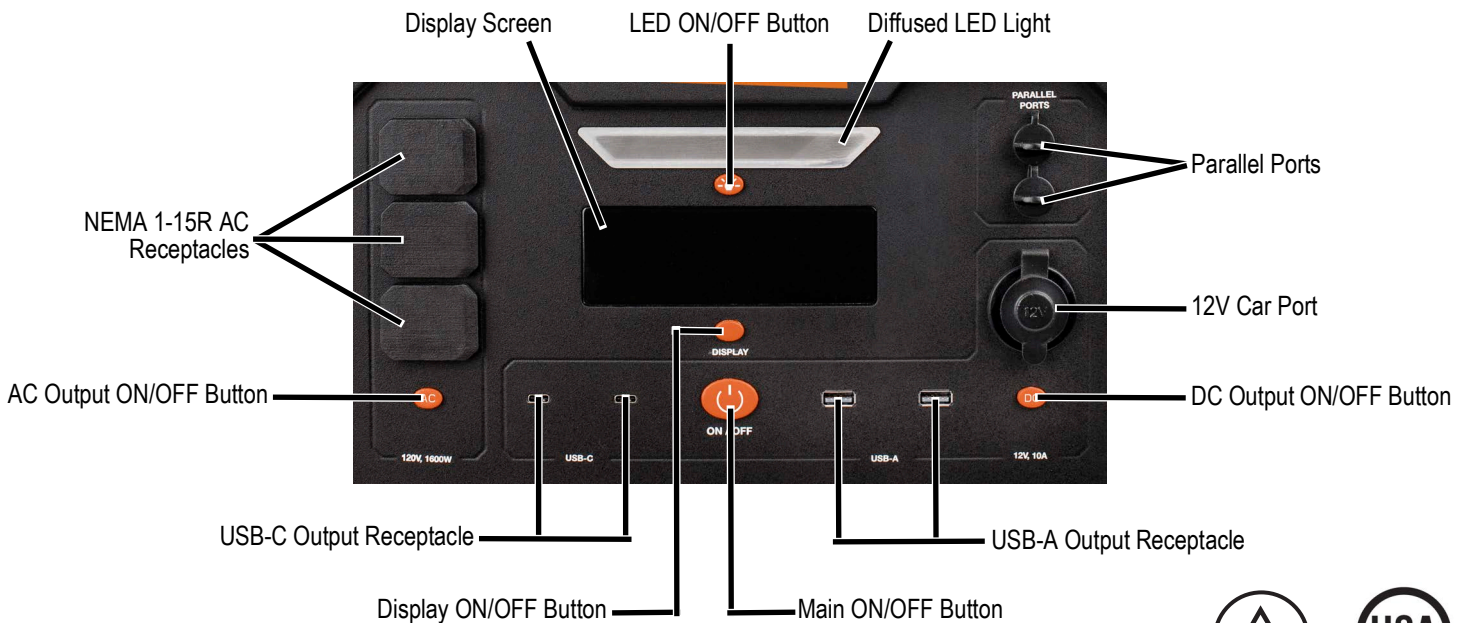

GB1000 and GB2000

GB1000 and GB2000 Generac Power Station

Model G0080250 UPC: 696471091908

Model G0080260 UPC: 696471091915

Features

- **Clean, Emission-Free, Portable Power** – Take it with you wherever you go, indoors or out.
- **Versatile Fast Recharging** – Recharge from 0-80% in 2.1 hours from a wall outlet (GB1000). Also supports input from solar, car and generator. Combine charging methods for even faster recharge times.
- **Compact, Durable Design** – Lightweight and easy to use with durable enclosure, ergonomic handle, and on-board storage.
- **Wireless Charging Pad** – 15W wireless charging for compatible devices.
- **Large Multi-Color 4.7" Display** – View charge level, remaining runtime and other key info at-a-glance.
- **Fast Solar Charging with Built-In MPPT Controller** – No controller accessory needed. Solar panels sold separately.

AC Rated Output Running Watts 1600
AC Maximum Output Starting Watts 3200

Control Panel

GB1000 and GB2000

Specifications

Product Series	GB1000 and GB2000
Model Number	G0080250 / G0080260
Output	
AC Rated Output Running Watts (X3)	120VAC / 13.3A (1600W / 3200W Surge)
USB-A (x2)	5VDC / 3.2A (15.5W max ea.)
USB-C (x2)	5-20VDC / 3.3A (65W max ea.)
12V Car Port	12VDC / 10A (120W max)
Wireless Charger	15W max
Charge Input	
AC Wall Charger	120VAC 60Hz (450W max)
DC / Solar Charger	10-28VDC 30A (468W max)
Battery	
Cell chemistry	Li-ion NMC
Nameplate Capacity (GB1000)	1086Wh
Nameplate Capacity (GB2000)	2106Wh
Cycle Life (GB1000)*	800 cycles to 80% capacity
Cycle Life (GB2000)*	1000 cycles to 80% capacity
Shelf Life	Charge every 3-6 months